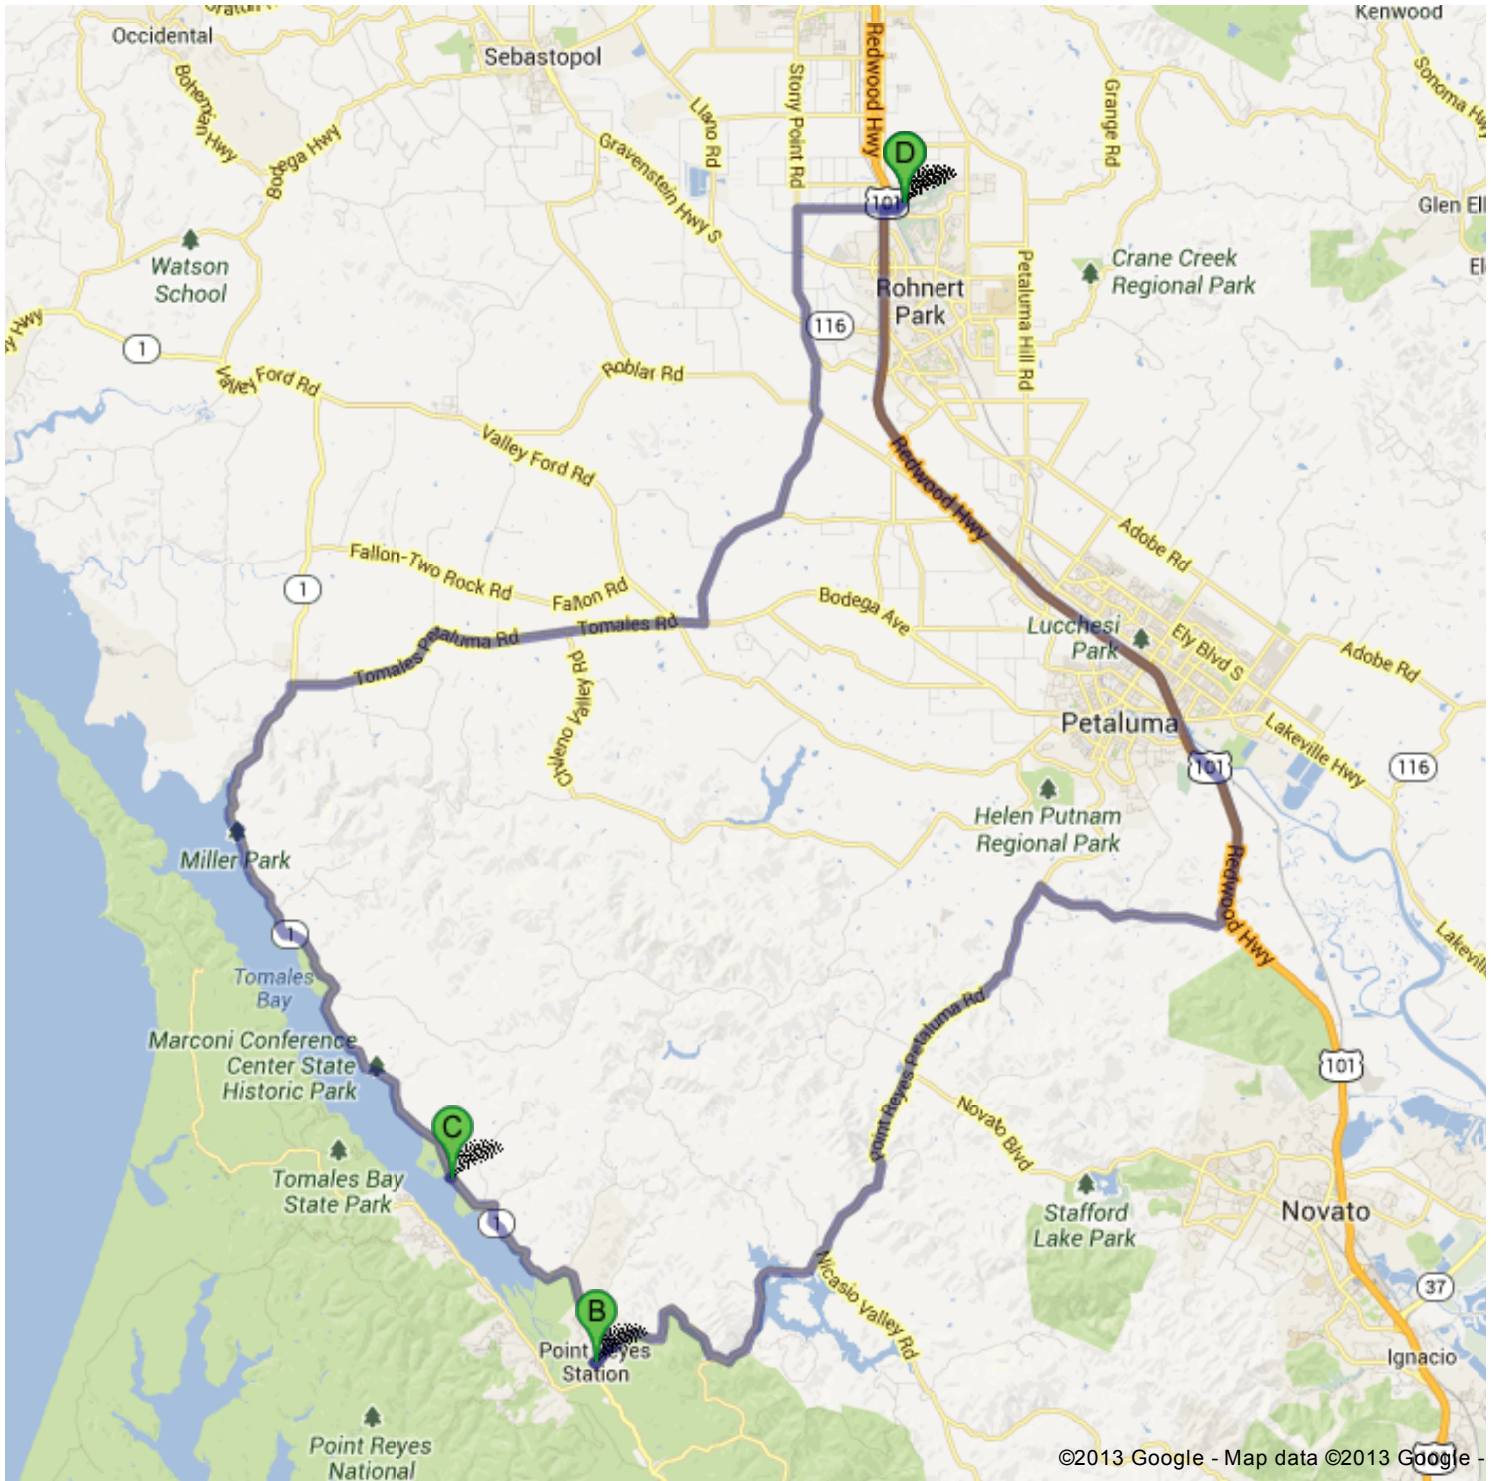

Directions to DoubleTree by Hilton Hotel Sonoma Wine Country

1 Doubletree Dr, Rohnert Park, CA 94928

68.3 mi – about 1 hour 47 mins

Pt. Reyes Station-Tomales Bay Oyster Company Self-Guided Tour

DoubleTree by Hilton Hotel Sonoma Wine Country

1 Doubletree Dr, Rohnert Park, CA 94928

1. Head **southwest** on **Doubletree** toward **Golf Course Dr** go 0.2 mi
total 0.2 mi

 2. Turn right onto **Golf Course Dr** go 0.2 mi
About 1 min total 0.4 mi

 3. Turn left to merge onto **US-101 S** go 14.7 mi
About 17 mins total 15.1 mi

 4. Turn right onto **San Antonio Rd** go 0.5 mi
About 1 min total 15.7 mi

 5. Take the 1st right to stay on **San Antonio Rd** go 3.4 mi
About 5 mins total 19.1 mi

16. Continue onto **Tomales Rd** go 1.7 mi
About 2 mins total 18.3 mi

 17. Turn right onto **Bodega Ave** go 0.5 mi
About 1 min total 18.9 mi

 18. Take the 1st left onto **Pepper Rd** go 2.6 mi
About 4 mins total 21.5 mi