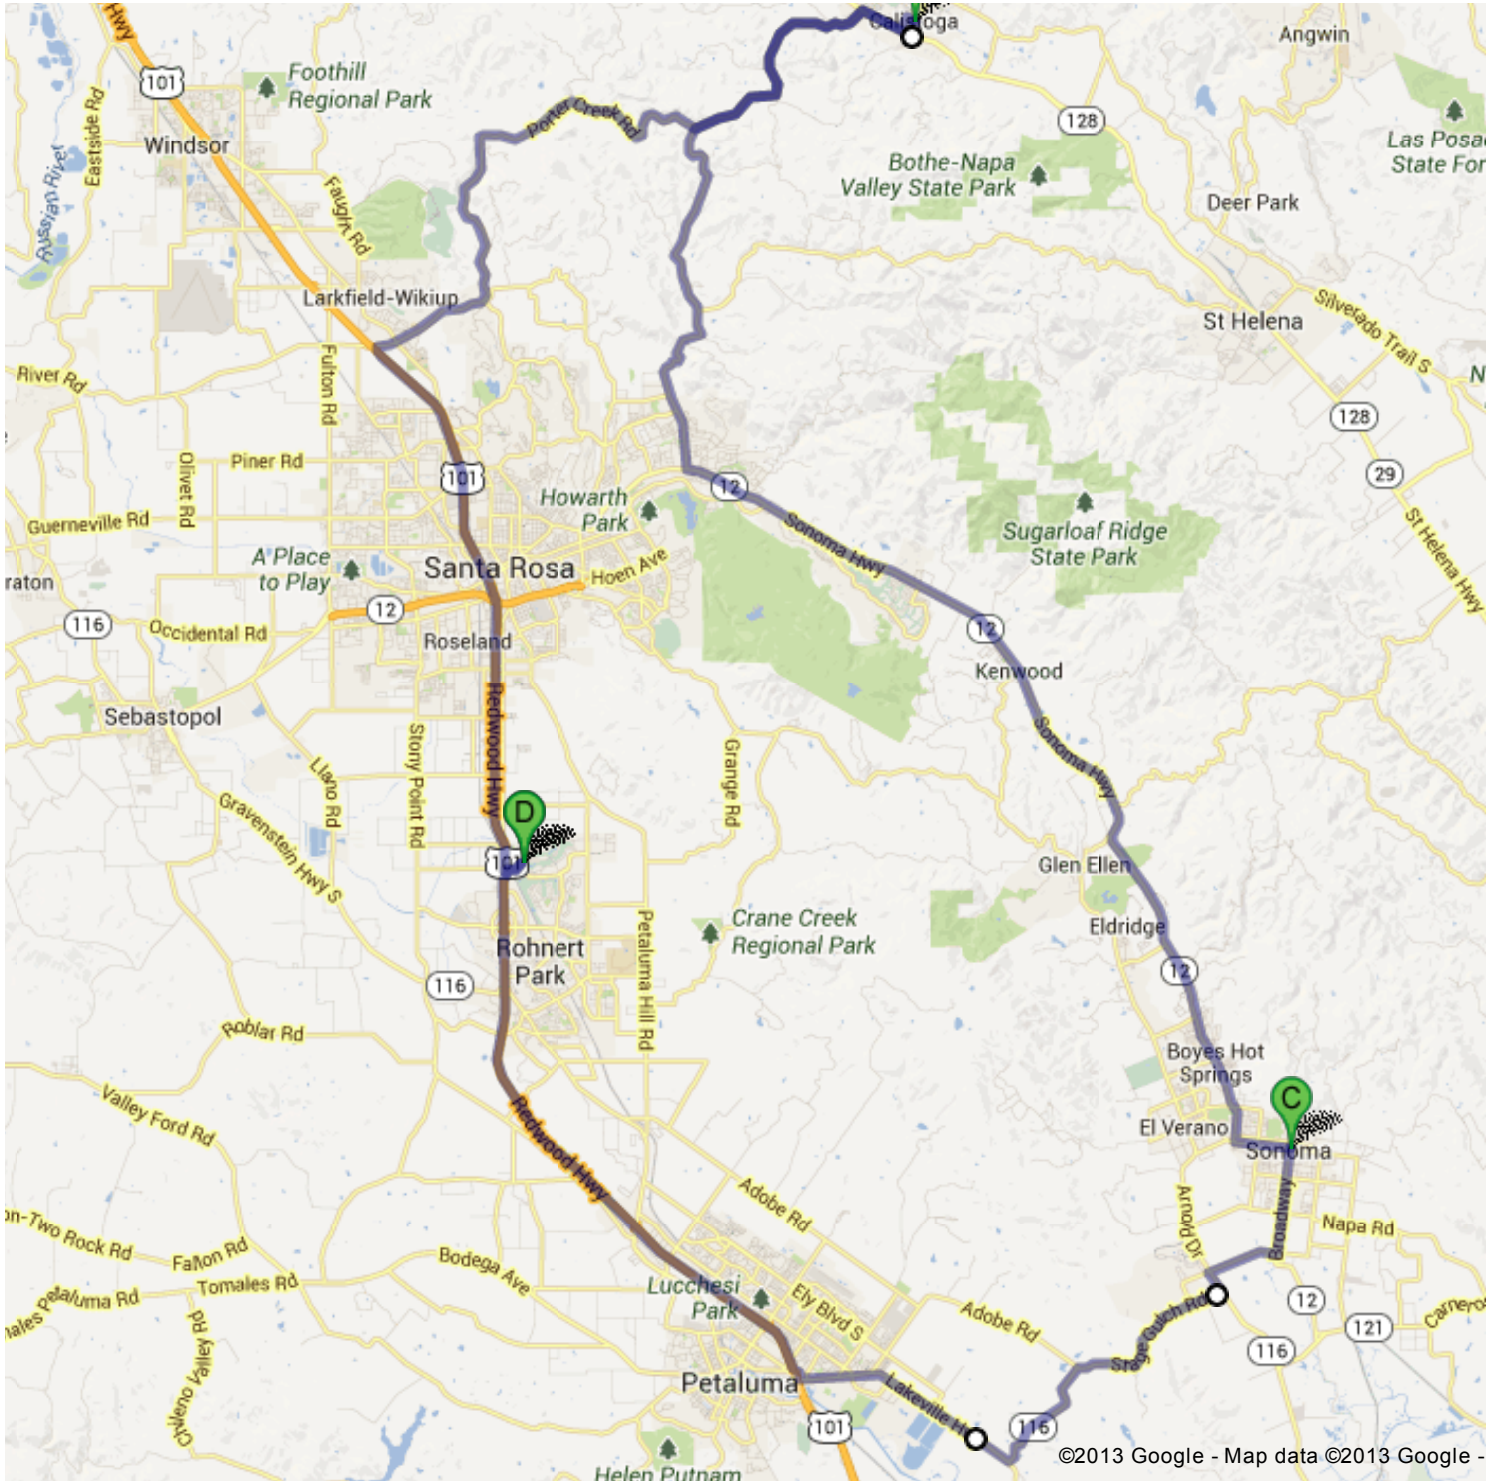

Directions to DoubleTree by Hilton Hotel Sonoma Wine Country

1 Doubletree Dr, Rohnert Park, CA 94928

81.2 mi – about 2 hours 8 mins

Calistoga-Sonoma Self-Guided Tour

DoubleTree by Hilton Hotel Sonoma Wine Country

1 Doubletree Dr, Rohnert Park, CA 94928

1. Head **southwest** on **Doubletree** toward **Golf Course Dr** go 0.2 mi
total 0.2 mi

 2. Turn right onto **Golf Course Dr** go 0.2 mi
About 54 secs total 0.4 mi

 3. Turn left onto **Commerce Blvd** go 348 ft
total 0.4 mi

 4. Turn right to merge onto **US-101 N** go 9.8 mi
About 10 mins total 10.2 mi

 5. Take the **River Rd** exit toward **Guerneville** go 0.2 mi
total 10.4 mi

 6. Turn right onto **Mark West Springs Rd** go 5.3 mi
About 8 mins total 15.8 mi

7. Continue onto **Porter Creek Rd** go 4.7 mi
About 7 mins total 20.5 mi

 8. Turn left onto **Petrified Forest Rd** go 4.4 mi
About 7 mins total 24.9 mi