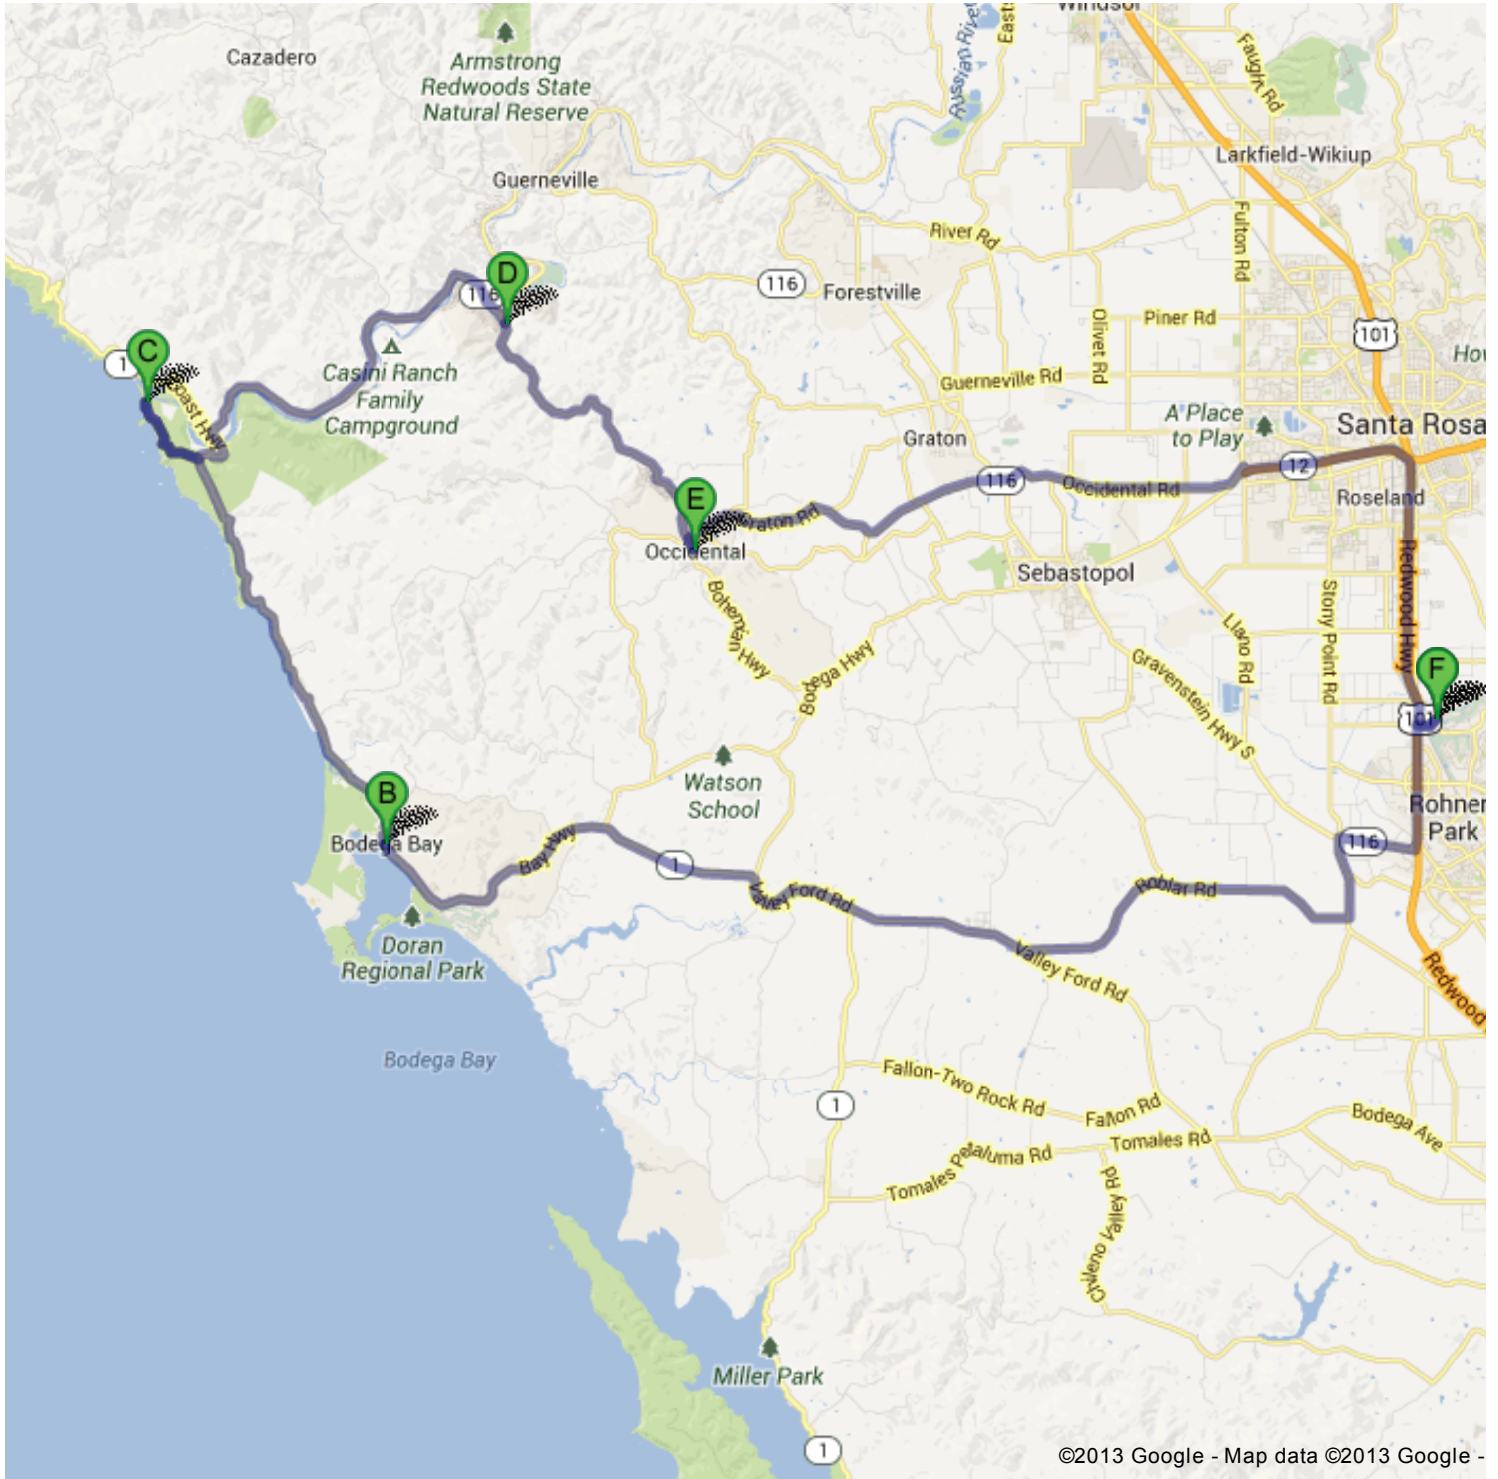

Directions to DoubleTree by Hilton Hotel Sonoma Wine Country

1 Doubletree Dr, Rohnert Park, CA 94928

72.0 mi – about **2 hours 2 mins**

Bodega Bay-Goat Rock Beach-Monte Rio-Occidental Self-Guided Tour

DoubleTree by Hilton Hotel Sonoma Wine Country

1 Doubletree Dr, Rohnert Park, CA 94928

1. Head **southwest** on **Doubletree** toward **Golf Course Dr** go 0.2 mi
total 0.2 mi

 2. Turn right onto **Golf Course Dr** go 0.2 mi
About 1 min total 0.4 mi

 3. Turn left to merge onto **US-101 S** go 2.0 mi
About 3 mins total 2.4 mi

 4. Take the **Gravenstein Hwy/CA-116 W** exit toward **Cotati** go 0.2 mi
total 2.6 mi

 5. Turn right onto **Hwy 116 W/CA-116 W/Gravenstein Hwy** go 1.4 mi
About 2 mins total 4.0 mi

 11. Turn left onto **Goat Rock Rd** go 1.6 mi
About 6 mins total 10.2 mi

 12. Turn right onto **State Park Rd** go 0.1 mi
total 10.3 mi

Total: **10.3 mi** – about **20 mins**

Goat Rock Beach

total 0.0 mi